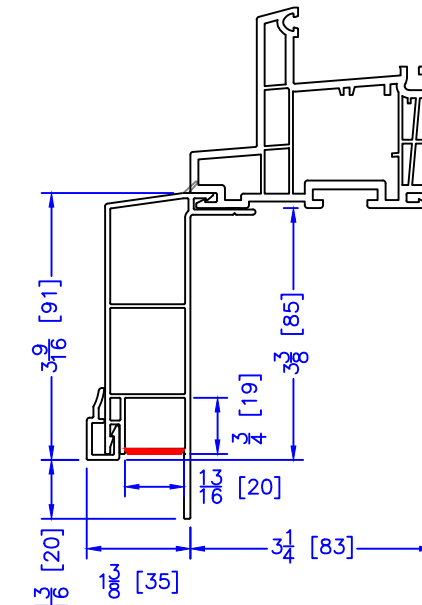

FLASHING FLANGE

1-1/2" BM/J-TRIM

1-1/2" RENO BM

SILL BM

7/8" BM/J-TRIM

2" 2-PC CONTOUR BM

2" 180 BM/J-TRIM

2" BM/J-TRIM

3-1/2" BM/J-TRIM

3-1/2" 180 BM/J-TRIM

1-1/2" x 2-1/4" EXTENDED BM/J-TRIM
(TO BE REVIEWED BY R&D)

1-1/2" x 1-3/8" EXTENDED BM/J-TRIM

FLUSH EXTENSION
(OFFERED WITH AND WITHOUT NAILING FIN)

= VINYL WALL CAN BE REMOVED TO TURN BM INTO J-TRIM