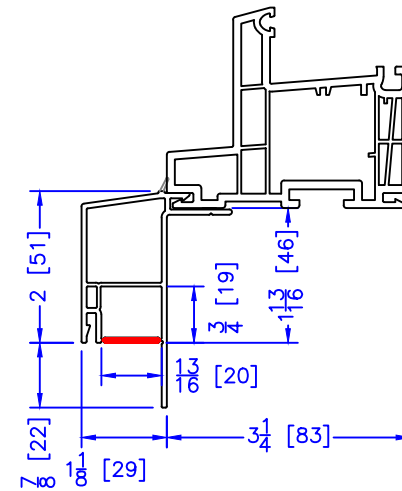

FLASHING FLANGE

1-1/2" BM/J-TRIM

1-1/2" RENO BM

SILL BM

7/8" BM/J-TRIM

2" 2-PC CONTOUR BM

2" 180 BM/J-TRIM

2" BM/J-TRIM

3-1/2" BM/J-TRIM

3-1/2" 180 BM/J-TRIM

1-1/2" x 2-1/4" EXTENDED BM/J-TRIM
(TO BE REVIEWED BY R&D)

1-1/2" x 1-3/8" EXTENDED BM/J-TRIM

FLUSH EXTENSION
(OFFERED WITH AND WITHOUT NAILING FIN)

= VINYL WALL CAN BE REMOVED TO TURN BM INTO J-TRIM