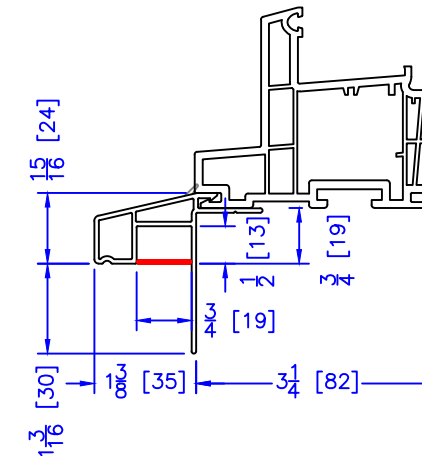

FLASHING FLANGE

1-1/2" BM/J-TRIM

1-1/2" RENO BM

SILL BM

7/8" BM/J-TRIM

2" 2-PC CONTOUR BM

2" 180 BM/J-TRIM

2" BM/J-TRIM

3-1/2" BM/J-TRIM

3-1/2" 180 BM/J-TRIM

1-1/2" x 2-1/4" EXTENDED BM/J-TRIM
(TO BE REVIEWED BY R&D)

1-1/2" x 1-3/8" EXTENDED BM/J-TRIM

FLUSH EXTENSION
(OFFERED WITH AND WITHOUT NAILING FIN)

= VINYL WALL CAN BE REMOVED TO TURN BM INTO J-TRIM