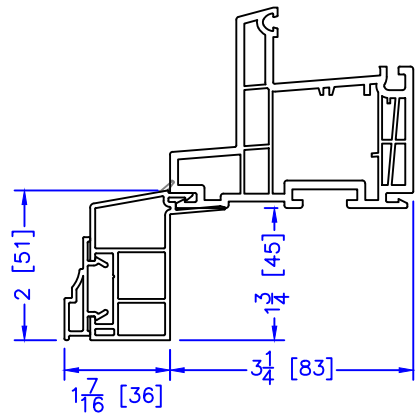

FLASHING FLANGE

1-1/2" BM/J-TRIM

1-1/2" RENO BM

SILL BM

7/8" BM/J-TRIM

2" 2-PC CONTOUR BM

2" 180 BM/J-TRIM

2" BM/J-TRIM

3-1/2" BM/J-TRIM

3-1/2" 180 BM/J-TRIM

1-1/2" x 2-1/4" EXTENDED BM/J-TRIM
(TO BE REVIEWED BY R&D)

1-1/2" x 1-3/8" EXTENDED BM/J-TRIM

FLUSH EXTENSION
(OFFERED WITH AND WITHOUT NAILING FIN)

= VINYL WALL CAN BE REMOVED TO TURN BM INTO J-TRIM