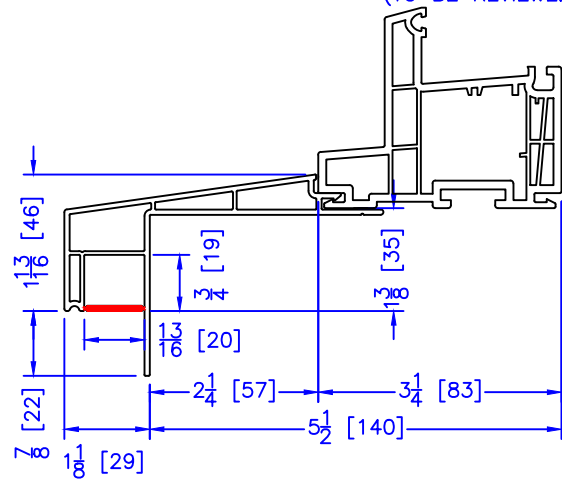

FLASHING FLANGE

1-1/2" BM/J-TRIM

1-1/2" RENO BM

SILL BM

7/8" BM/J-TRIM

2" 2-PC CONTOUR BM

2" 180 BM/J-TRIM

2" BM/J-TRIM

3-1/2" BM/J-TRIM

3-1/2" 180 BM/J-TRIM

1-1/2" x 2-1/4" EXTENDED BM/J-TRIM
(TO BE REVIEWED BY R&D)

1-1/2" x 1-3/8" EXTENDED BM/J-TRIM

FLUSH EXTENSION
(OFFERED WITH AND WITHOUT NAILING FIN)

= VINYL WALL CAN BE REMOVED TO TURN BM INTO J-TRIM