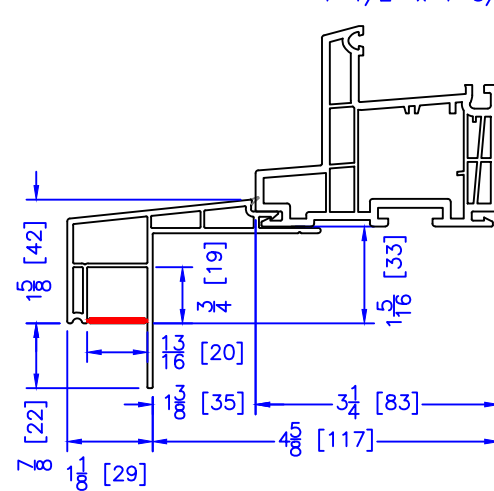

3-1/2" BM/J-TRIM

3-1/2" 180 BM/J-TRIM

1-1/2" x 2-1/4" EXTENDED BM/J-TRIM
(TO BE REVIEWED BY R&D)

1-1/2" x 1-3/8" EXTENDED BM/J-TRIM

FLUSH EXTENSION
(OFFERED WITH AND WITHOUT NAILING FIN)

= VINYL WALL CAN BE REMOVED TO TURN BM INTO J-TRIM