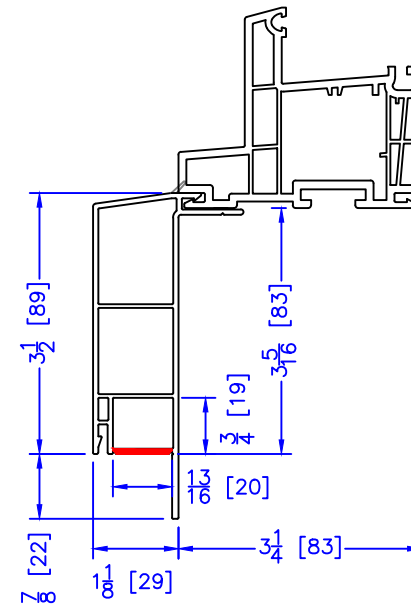

FLASHING FLANGE

1-1/2" BM/J-TRIM

1-1/2" RENO BM

SILL BM

7/8" BM/J-TRIM

2" 2-PC CONTOUR BM

2" 180 BM/J-TRIM

2" BM/J-TRIM

3-1/2" BM/J-TRIM

3-1/2" 180 BM/J-TRIM

1-1/2" x 2-1/4" EXTENDED BM/J-TRIM
(TO BE REVIEWED BY R&D)

1-1/2" x 1-3/8" EXTENDED BM/J-TRIM

FLUSH EXTENSION
(OFFERED WITH AND WITHOUT NAILING FIN)

= VINYL WALL CAN BE REMOVED TO TURN BM INTO J-TRIM