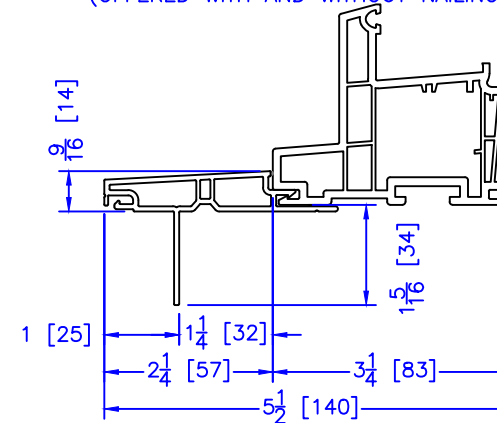

3-1/2" BM/J-TRIM

3-1/2" 180 BM/J-TRIM

1-1/2" x 2-1/4" EXTENDED BM/J-TRIM
(TO BE REVIEWED BY R&D)

1-1/2" x 1-3/8" EXTENDED BM/J-TRIM

FLUSH EXTENSION
(OFFERED WITH AND WITHOUT NAILING FIN)

= VINYL WALL CAN BE REMOVED TO TURN BM INTO J-TRIM