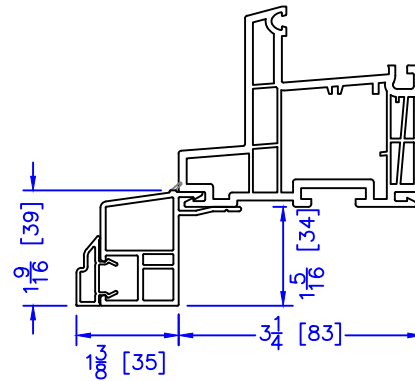

FLASHING FLANGE

1-1/2" BM/J-TRIM

1-1/2" RENO BM

SILL BM

7/8" BM/J-TRIM

2" 2-PC CONTOUR BM

2" 180 BM/J-TRIM

2" BM/J-TRIM

3-1/2" BM/J-TRIM

3-1/2" 180 BM/J-TRIM

1-1/2" x 2-1/4" EXTENDED BM/J-TRIM
(TO BE REVIEWED BY R&D)

1-1/2" x 1-3/8" EXTENDED BM/J-TRIM

FLUSH EXTENSION
(OFFERED WITH AND WITHOUT NAILING FIN)

= VINYL WALL CAN BE REMOVED TO TURN BM INTO J-TRIM