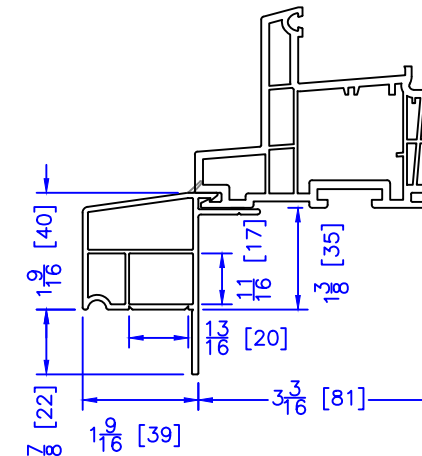

FLASHING FLANGE

1-1/2" BM/J-TRIM

1-1/2" RENO BM

SILL BM

7/8" BM/J-TRIM

2" 2-PC CONTOUR BM

2" 180 BM/J-TRIM

2" BM/J-TRIM

3-1/2" BM/J-TRIM

3-1/2" 180 BM/J-TRIM

1-1/2" x 2-1/4" EXTENDED BM/J-TRIM
(TO BE REVIEWED BY R&D)

1-1/2" x 1-3/8" EXTENDED BM/J-TRIM

FLUSH EXTENSION
(OFFERED WITH AND WITHOUT NAILING FIN)

= VINYL WALL CAN BE REMOVED TO TURN BM INTO J-TRIM