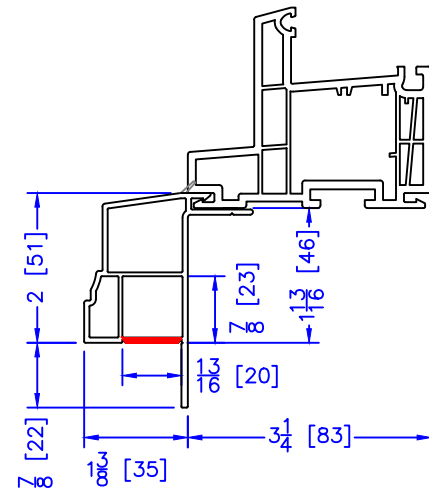

FLASHING FLANGE

1-1/2" BM/J-TRIM

1-1/2" RENO BM

SILL BM

7/8" BM/J-TRIM

2" 2-PC CONTOUR BM

2" 180 BM/J-TRIM

2" BM/J-TRIM

3-1/2" BM/J-TRIM

3-1/2" 180 BM/J-TRIM

1-1/2" x 2-1/4" EXTENDED BM/J-TRIM
(TO BE REVIEWED BY R&D)

1-1/2" x 1-3/8" EXTENDED BM/J-TRIM

FLUSH EXTENSION
(OFFERED WITH AND WITHOUT NAILING FIN)

= VINYL WALL CAN BE REMOVED TO TURN BM INTO J-TRIM