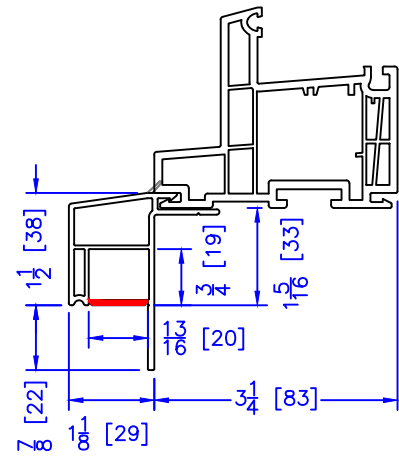

FLASHING FLANGE

1-1/2" BM/J-TRIM

1-1/2" RENO BM

SILL BM

7/8" BM/J-TRIM

2" 2-PC CONTOUR BM

2" 180 BM/J-TRIM

2" BM/J-TRIM

3-1/2" BM/J-TRIM

3-1/2" 180 BM/J-TRIM

1-1/2" x 2-1/4" EXTENDED BM/J-TRIM
(TO BE REVIEWED BY R&D)

1-1/2" x 1-3/8" EXTENDED BM/J-TRIM

FLUSH EXTENSION
(OFFERED WITH AND WITHOUT NAILING FIN)

= VINYL WALL CAN BE REMOVED TO TURN BM INTO J-TRIM