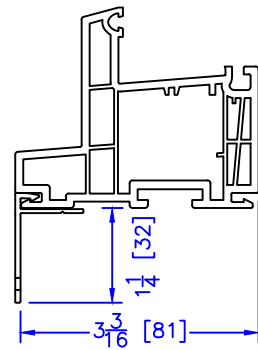

FLASHING FLANGE

1-1/2" BM/J-TRIM

1-1/2" RENO BM

SILL BM

7/8" BM/J-TRIM

2" 2-PC CONTOUR BM

2" 180 BM/J-TRIM

2" BM/J-TRIM

3-1/2" BM/J-TRIM

3-1/2" 180 BM/J-TRIM

1-1/2" x 2-1/4" EXTENDED BM/J-TRIM
(TO BE REVIEWED BY R&D)

1-1/2" x 1-3/8" EXTENDED BM/J-TRIM

FLUSH EXTENSION
(OFFERED WITH AND WITHOUT NAILING FIN)

= VINYL WALL CAN BE REMOVED TO TURN BM INTO J-TRIM